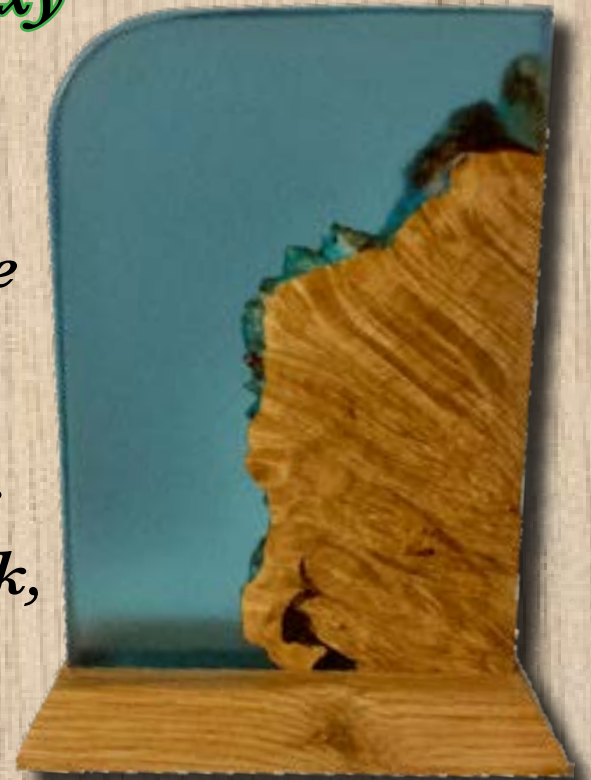

Epoxy Art

Maple Burl & Blue Epoxy

Maple Burl 1 inch thick slice with hard blue epoxy finished with beeswax and buffed to nice soft blue colour. Size: Width: 5 1/2 inches, 13.97 cm, Height: 8 1/2 inches, 21.59 cm, Thickness: 7/8, 2.3 cm. The base is solid oak, size 2 7/8 inches wide by 6 1/4 inches long. Weight 0.67 kg