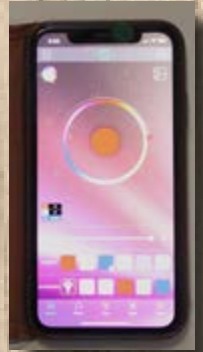

- Tree Of Life -

Wall Art/Light

Hand-carved and hand-painted, created in our Oromocto, NB studio.

This light represents the Tree of Life and comes with D-ring on the back, ready to hang on your wall. It is perfect for any home or office, front room or bedroom. It also comes with LED lights and hand-held remote control or smartphone app.

Finished with beeswax

Specification

Width

4 3/4 inches or 12.1 cm

Height

11 5/8 inches or 29.5 cm

Thickness

2 inches or 5.1 cm

Control method: IR Remote
& Bluetooth control built-in

Left Side

Right Side

Has loads of colour combinations to pick from.

Can be controlled by remote or smartphone app (HappyLighting)

gary@dwcarving.com

www.dwcarving.com