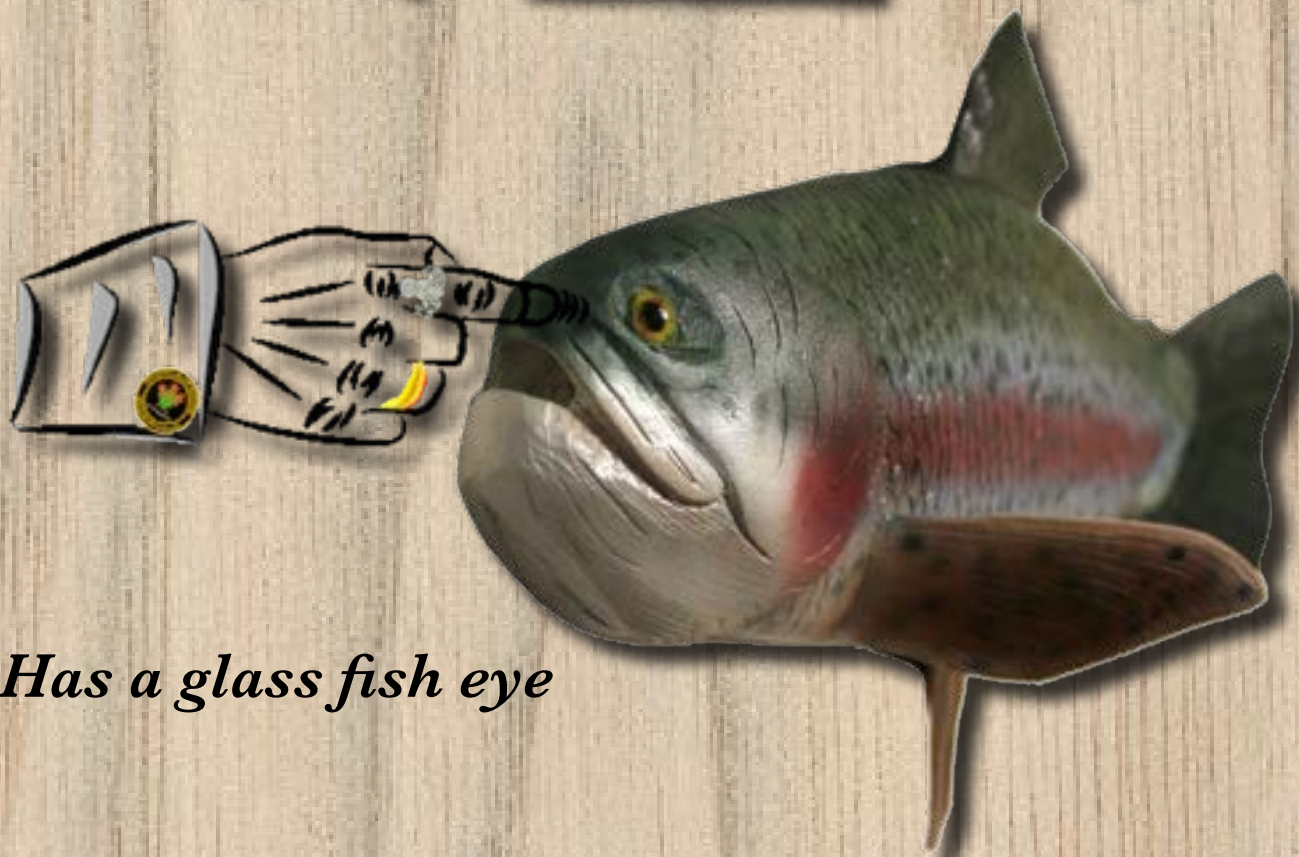

# Large Rainbow Trout

Wall Carving | Handmade

*This large wall art of a Rainbow Trout is hand-carved and hand-painted in our Oromocto NB, studio. Designed to be displayed on the wall, it comes with a large D-ring on the back for quick and easy installation.*

*Mary A Crosby*

23 3/4 "   
 63 cm

5 "   
 12.7 cm

*This carving is flat on one side, allowing it to be displayed on the wall readily. That said, it stands out 5 inches or 12.7 cm from the wall.*

*Has a glass fish eye*

*Front view*

*Above or Top View*

*View from below the carving  
Bottom View*

*View from the Back  
(part that sits on the wall)*