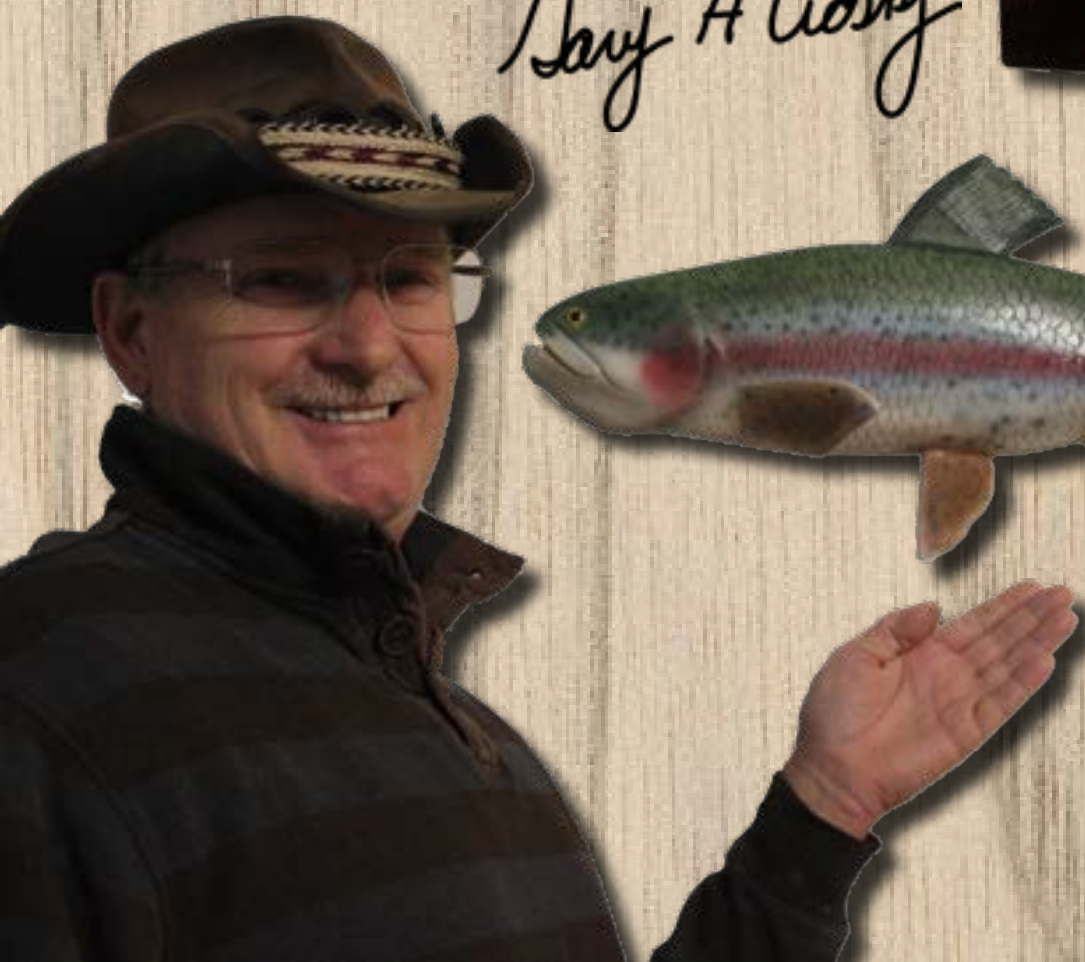

# Large Rainbow Trout

Wall Carving | Handmade

*This large wall art of a Rainbow Trout is hand-carved and hand-painted in our Oromocto NB, studio. Designed to be displayed on the wall, it comes with a large D-ring on the back for quick and easy installation.*

*Mary A Crosby*

23 3/4 "   
 63 cm

5 "   
 12.7 cm

*This carving is flat on one side, allowing it to be displayed on the wall readily. That said, it stands out 5 inches or 12.7 cm from the wall.*

*Has a glass fish eye*